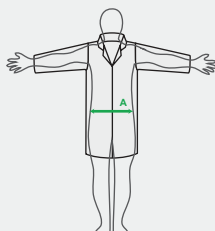

Standards

EN ISO 20471:
2013+A1:2016

RIS-3279-TOM

- PPE Regulation (EU) 2016/425
- EN ISO 20471:2013+A1:2016- High Visibility Warning Clothing for Professional Use
- RIS-3279-TOM - Rail Industry Standard (Orange Garment Only) To meet RIS-3279-TOM this garment must be worn with a product that conforms to RIS-3279-TOM & EN ISO 20471 Class 2 and above.

Size Chart

Measurements in cm	S	M	L	XL	2XL	3XL	4XL
To fit (A)	71-76	81-86	92-96	102-107	112-117	122-127	132-137

Issue No.: 1

Issue Date: 11.12.2023

PRODUCT DATA SHEET

Commodity Code

6103430000

Country of Origin