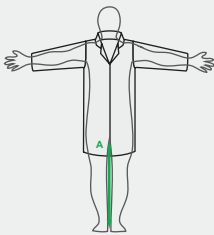

- PPE Regulation (EU) 2016/425
- EN ISO 20471:2013+A1:2016- High Visibility Warning Clothing for Professional Use
- RIS-3279-TOM - Rail Industry Standard (Orange Garment Only)

Size Chart

| Measurements in cm | 26 | 28 | 30 | 32 | 34 | 36 | 38 | 40 | 42 | 44 | 46 | 48 | 50 | 52 |
|--------------------|----|----|----|----|----|----|----|----|----|----|----|----|----|----|
| Inside leg Short | 74 | 74 | 74 | 74 | 74 | 74 | 74 | 74 | 74 | 74 | 74 | 74 | 74 | 74 |
| Inside leg Regular | 79 | 79 | 79 | 79 | 79 | 79 | 79 | 79 | 79 | 79 | 79 | 79 | 79 | 79 |
| Inside leg Long | 86 | 86 | 86 | 86 | 86 | 86 | 86 | 86 | 86 | 86 | 86 | 86 | 86 | 86 |