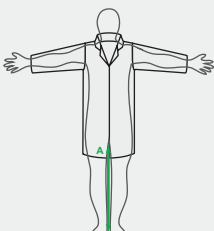

Size Chart

Measurements in cm	S	M	L	XL	2XL	3XL	4XL
To fit (A)	79	79	79	79	79	79	79

Issue No.: 1

Issue Date: 11.12.2023

PRODUCT DATA SHEET

Commodity Code

6103430000

Country of Origin