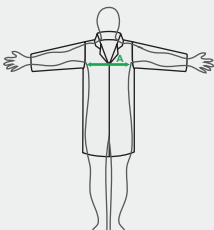

1

RIS-3279-TOM

• PPE Regulation (EU) 2016/425 • EN ISO 20471:2013+A1:2016- High Visibility Warning Clothing for Professional Use

• RIS-3279-TOM - Rail Industry Standard (Orange Garment Only) This class 1 product must be worn with a jacket that conform to EN ISO 20471 Class 2 & RIS-3279-TOM Issue 2.

Size Chart

Measurements in cm	S	M	L	XL	2XL	3XL	4XL
To fit (A)	92-96	100-104	106-112	116-122	124-132	136-144	148-152

Issue No.: 1

Issue Date: 11.12.2023

PRODUCT DATA SHEET

Commodity Code

6201401019

Country of Origin

China

Product Code	Barcode	Size	Colour	Product Code	Barcode	Size	Colour
893077901	5056622016900	Small	Yellow/Navy	893057901	5056622016979	Small	Orange/Navy
893077903	5056622016917	Medium	Yellow/Navy	893057903	5056622016986	Medium	Orange/Navy
893077905	5056622016924	Large	Yellow/Navy	893057905	5056622016993	Large	Orange/Navy
893077907	5056622016931	XLarge	Yellow/Navy	893057907	5056622017006	XLarge	Orange/Navy
893077909	5056622016948	2XLarge	Yellow/Navy	893057909	5056622017013	2XLarge	Orange/Navy
893077911	5056622016955	3XLarge	Yellow/Navy	893057911	5056622017020	3XLarge	Orange/Navy
893077913	5056622016962	4XLarge	Yellow/Navy	893057913	5056622017037	4XLarge	Orange/Navy